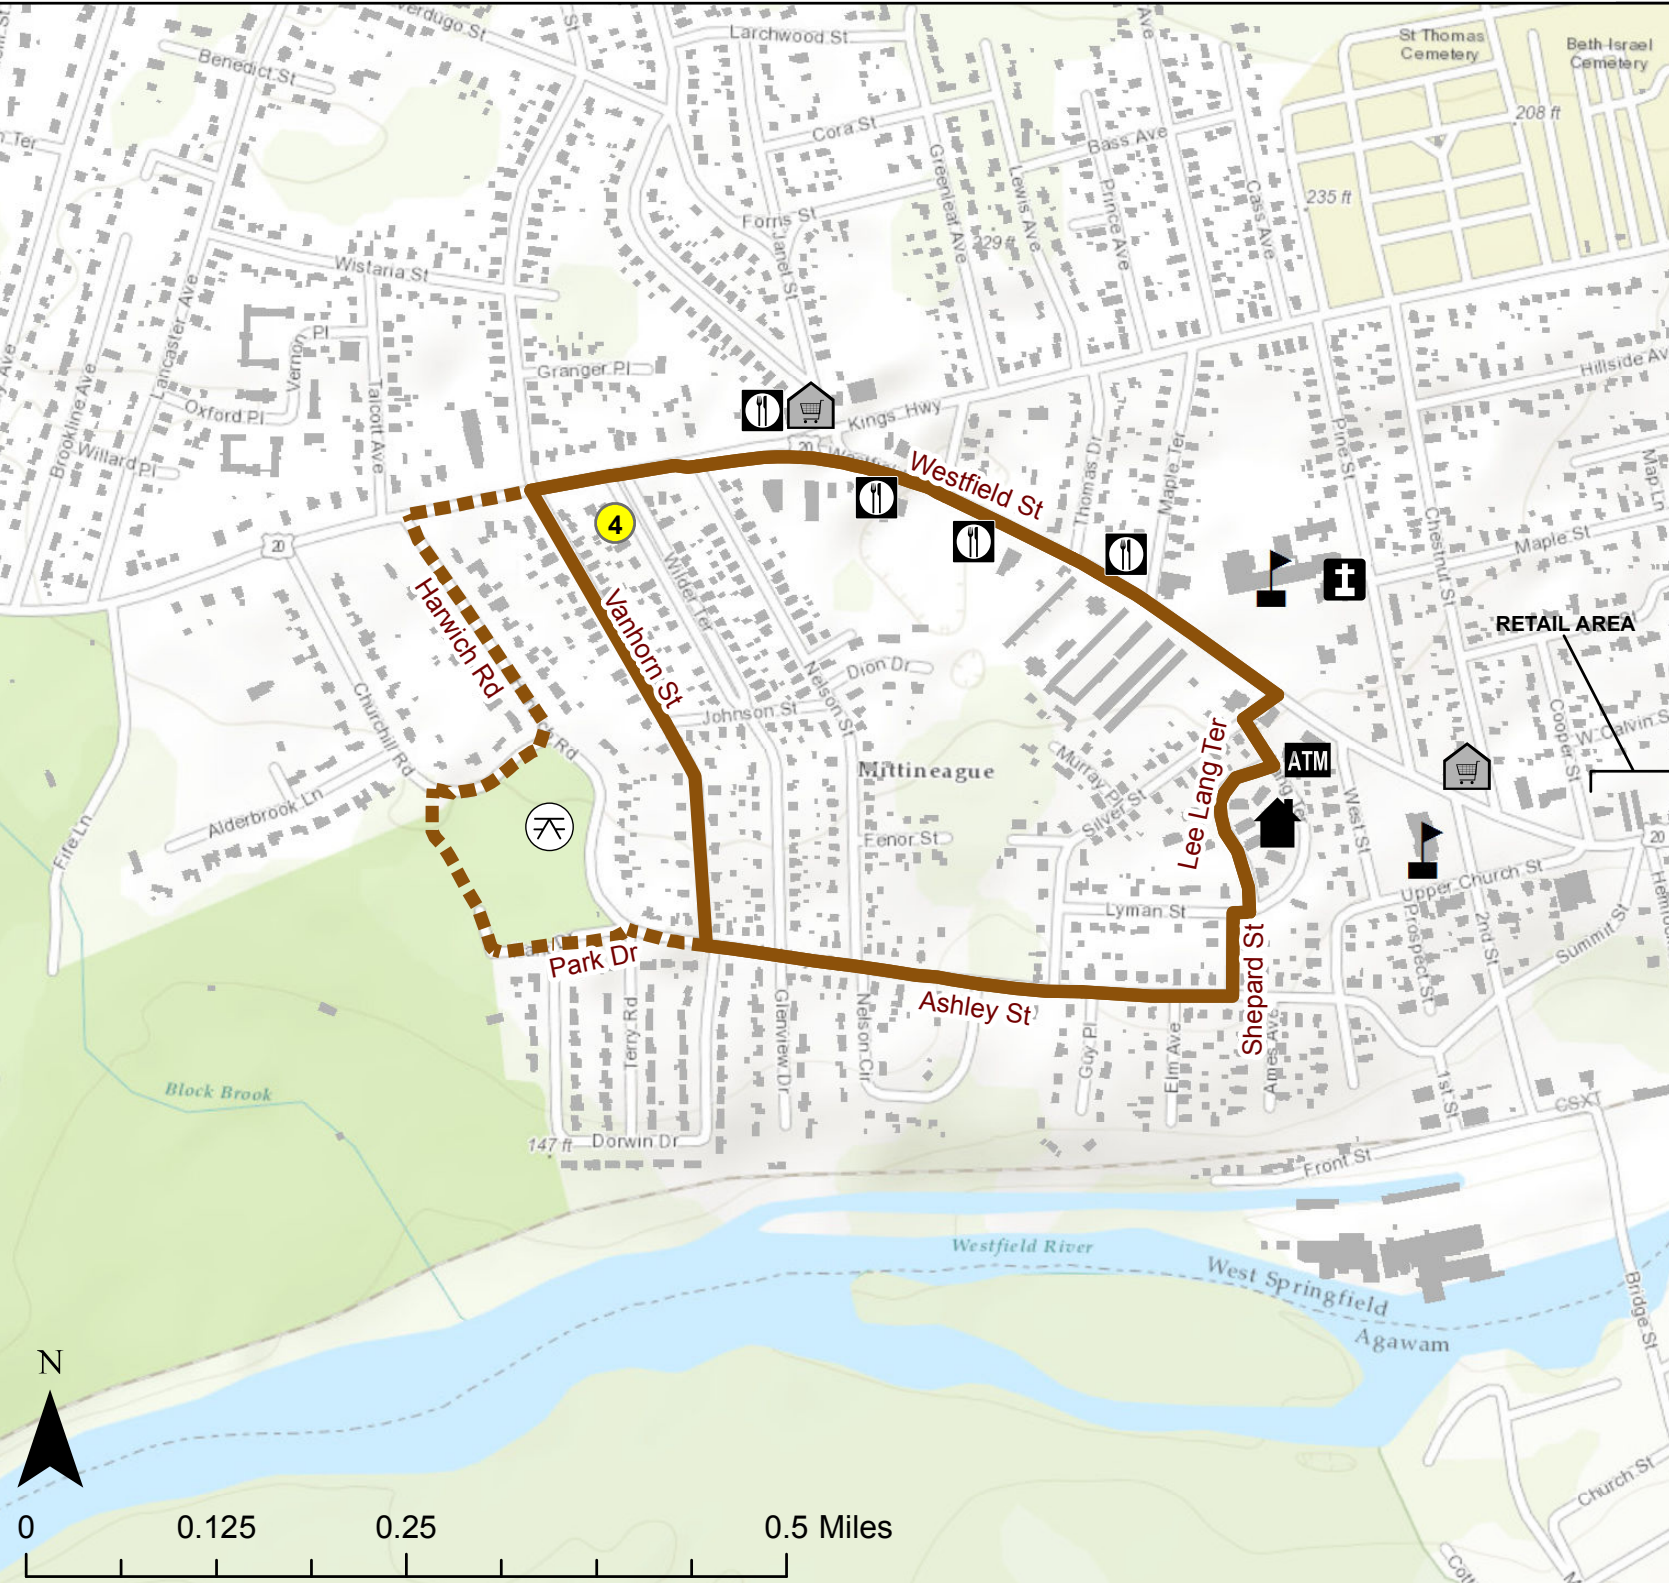

Mittineague

 **Route 4**
- Moderate
(1.5 miles)

 **Alternate Route**
- Moderate
(0.50 miles)

 Senior Housing

 Senior Center

 Post Office

 Libraries

 Church

 Schools

 Parks

 Automatic Teller Machine

 Prepared Food Services

 Grocery Stores

 Convenience Stores

 Pharmacies

RETAIL AREA

4

N

0 0.125 0.25 0.5 Miles